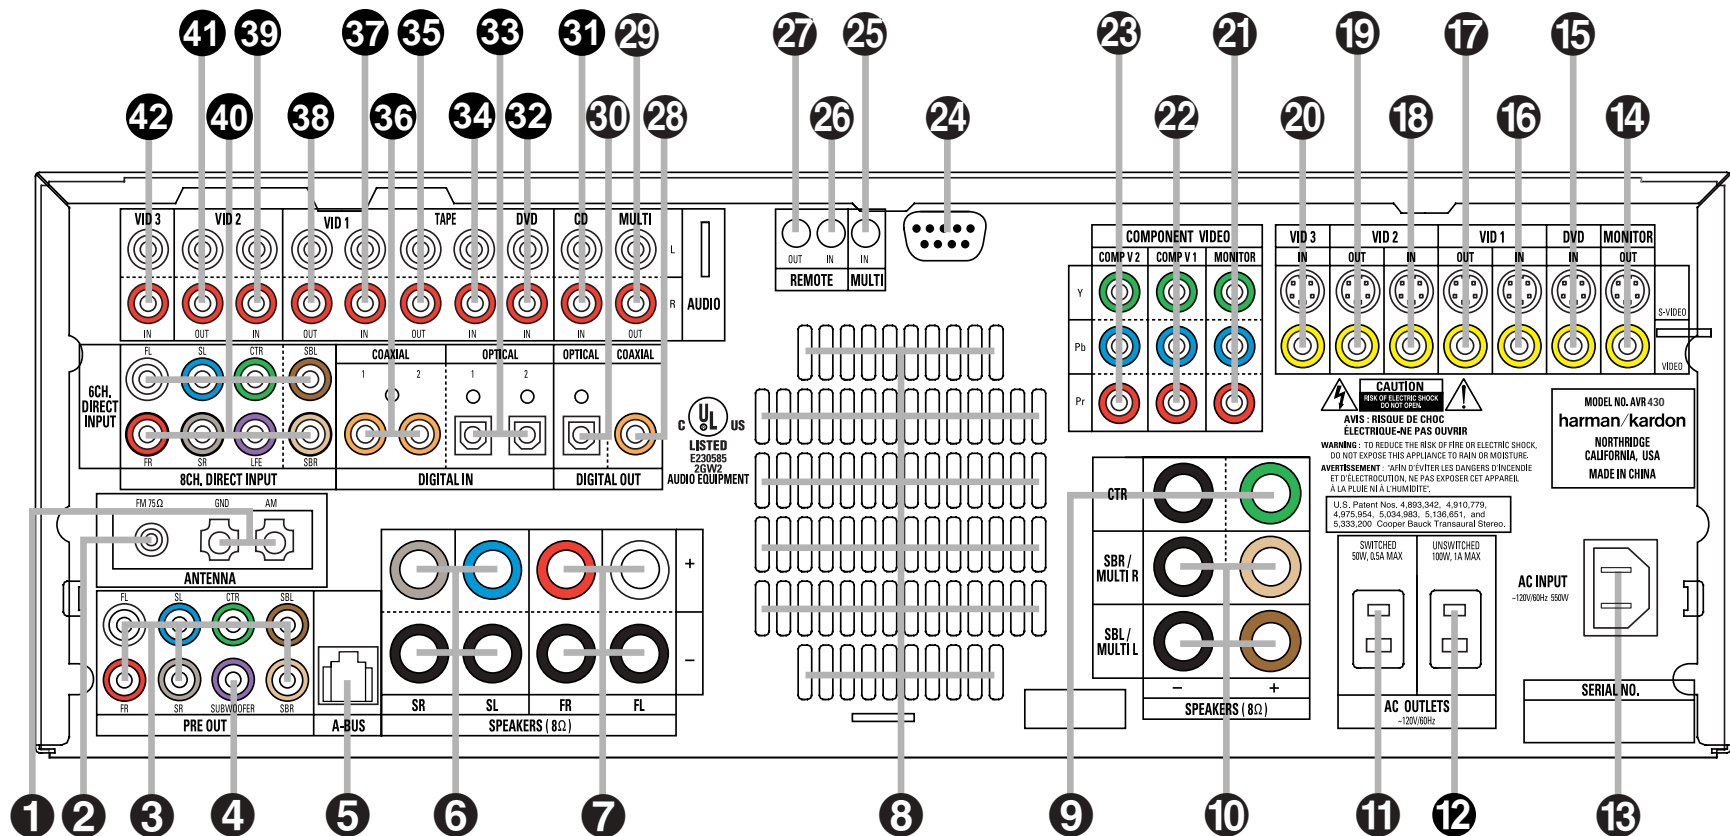

AVR 430 REAR-PANEL CONNECTIONS

- | | | |
|--|------------------------------------|---------------------------------|
| 1 AM Antenna | 15 DVD Video Inputs | 29 Multiroom Audio Outputs |
| 2 FM Antenna | 16 Video 1 Video Inputs | 30 Optical Digital Audio Output |
| 3 Preamp Outputs | 17 Video 1 Video Outputs | 31 CD Audio Inputs |
| 4 Subwoofer Output | 18 Video 2 Video Inputs | 32 DVD Audio Inputs |
| 5 A-BUS Connector | 19 Video 2 Video Outputs | 33 Optical Digital Audio Inputs |
| 6 Surround Speaker Outputs | 20 Video 3 Video Inputs | 34 Tape Inputs |
| 7 Front Speaker Outputs | 21 Component Video Monitor Outputs | 35 Tape Outputs |
| 8 Fan Vents | 22 Component Video 1 Inputs | 36 Coaxial Digital Audio Inputs |
| 9 Center Speaker Outputs | 23 Component Video 2 Inputs | 37 Video 1 Audio Inputs |
| 10 Surround Back/Multiroom Speaker Outputs | 24 RS-232 Port | 38 Video 1 Audio Outputs |
| 11 Switched AC Accessory Outlet | 25 Multiroom IR Input | 39 Video 2 Audio Inputs |
| 12 Unswitched AC Accessory Outlet | 26 Remote IR Input | 40 8-Channel Direct Inputs |
| 13 AC Power Cord Jack | 27 Remote IR Output | 41 Video 2 Audio Outputs |
| 14 Video Monitor Outputs | 28 Coaxial Digital Audio Output | 42 Video 3 Audio Inputs |

NOTE: To assist in making the correct connections for multichannel input, output and speaker connections, all connection jacks and terminals are color-coded in conformance with the latest CEA standards as follows:

Front Left: White	Subwoofer: Purple
Front Right: Red	Digital Audio: Orange
Center: Green	Composite Video: Yellow
Surround Left: Blue	Component Video "Y": Green
Surround Right: Gray	Component Video "Pr": Red
Surround Back Left: Brown	Component Video "Pb": Blue
Surround Back Right: Tan	